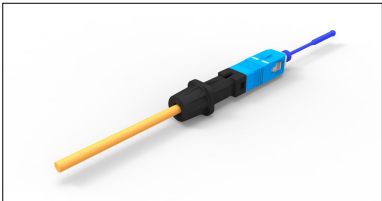

SC-30

Type	Name of article	Fiber								Polishing		Code			
		SM					MM			UPC	APC	0.9	3.0	3X2 Indoor cable	
		G652D	G657A1	G657A2	G657B2	G657B3	OM1	OM2	OM3						OM4
SC-30	SC-G652D-UPC-30	●									●			●	●
	SC-G657A1-UPC-30		●								●			●	●
	SC-G657A2-UPC-30			●							●			●	●
	SC-G657B2-UPC-30				●						●			●	●
	SC-G657B3-UPC-30					●					●			●	●
	SC-OM1-UPC-30						●				●			●	●
	SC-OM2-UPC-30							●			●			●	●
	SC-OM3-UPC-30								●		●			●	●
	SC-OM4-UPC-30									●	●			●	●
	SC-G652D-APC-30	●										●		●	●
	SC-G657A1-APC-30		●									●		●	●
	SC-G657A2-APC-30			●								●		●	●
	SC-G657B2-APC-30				●							●		●	●
	SC-G657B3-APC-30					●						●		●	●