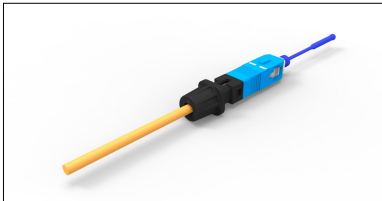

SC-30U

Type	Name of article	Fiber								Polishing		Code			
		SM					MM			UPC	APC	0.9	3.0	3X2 Indoor cable	
		G652D	G657A1	G657A2	G657B2	G657B3	OM1	OM2	OM3						OM4
SC-30U	SC-G652D-UPC-30U	●									●			●	●
	SC-G657A1-UPC-30U		●								●			●	●
	SC-G657A2-UPC-30U			●							●			●	●
	SC-G657B2-UPC-30U				●						●			●	●
	SC-G657B3-UPC-30U					●					●			●	●
	SC-OM1-UPC-30U						●				●			●	●
	SC-OM2-UPC-30U							●			●			●	●
	SC-OM3-UPC-30U								●		●			●	●
	SC-OM4-UPC-30U									●	●			●	●
	SC-G652D-APC-30U	●										●		●	●
	SC-G657A1-APC-30U		●									●		●	●
	SC-G657A2-APC-30U			●								●		●	●
	SC-G657B2-APC-30U				●							●		●	●
	SC-G657B3-APC-30U					●						●		●	●